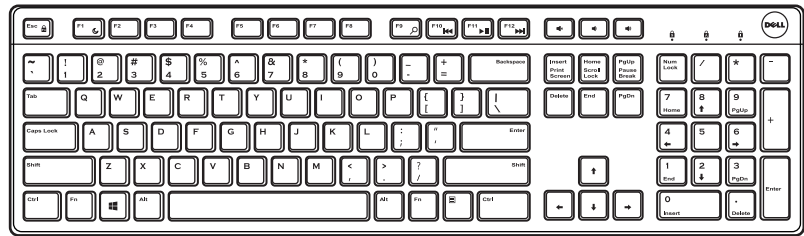

Dell KM636 Wireless Keyboard and Mouse

Quick Start Guide

1

①

②

2

②

③